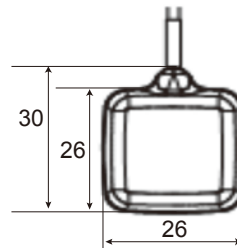

GPS Antennas

Committed to QUALITY. Committed to YOU.

Overall Performance

- Frequency Range 1575.42±1.023MHz
- Gain 26+/-5dBi (+25°C+/-5°C)
26+/-6dBi (+30°C+85°C)
(Mounted on a 45mm×45mm Square ground plane)
- Output Impedance 50Ω
- VSWR 2.0 Max.
- Storage Temperature - 40°C to + 100°C
- Relative Humidity 20% to 95%

Test Condition : IEC61000-4-2	Antenna Surface	±25kV
	Connector Pin	±25kV

General Specifications & Ordering Information*

Supply Voltage	3.0V+/-0.3V , 4.5V+/-0.5V , 5.0V+/-0.5
Current Consumption	10mA to 30mA (-30°C to +85°C)
Output Connector**	SMA-SP / SMB-SP / FAKRA / MCX-SP
Standard Harness Type/Length**	1D-QEHB (Black) , 5m (16.4042 ft)
Mounting Type	Magnet or Adhesive Tape