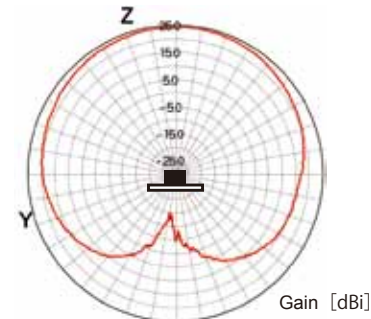

Electric Static Discharge (ESD)

Test Condition : IEC61000-4-2	Antenna Surface	±25kV
	Connector Pin	±25kV

General Specifications & Ordering Information*

Supply Voltage	3.0V+/-0.3V , 4.5V+/-0.5V , 5.0V+/-0.5
Current Consumption	10mA to 30mA (-30°C to +85°C)
Output Connector**	SMA-SP / SMB-SP / FAKRA / MCX-SP
Standard Harness Type/Length**	1D-QEHB (Black) , 5m (16.4042 ft)
Mounting Type	Magnet or Adhesive Tape

*Note : MOQ (Minimum order qty) : 500 pcs.

** Customer specific requirements considered upon discussion.

Validation Testing

YOKOWO V9 GPS Antennas meet/exceed all basic automotive validation tests.

For details and complete specifications, please [contact us.](#)

Reference :

YOKOWO MANUFACTURING OF AMERICA LLC
4081 Leap Road, Hilliard, Ohio 43026, USA
TEL : +1- 614-921-2700 E-mail : gps@yokowo.com

YOKOWO (SINGAPORE) PTE. LTD.
438 Alexandra Road, #03-02 Alexandra Point,
Singapore 119958
TEL : +65-6272-5422 E-mail : enquiry@yokowo.com.sg

YOKOWO (THAILAND) CO., LTD.
99 Moo 5, Soi Watsrivareanoi, Tambon Srisajorakaeyai,
Amphoe Bangsaothong, Samutprakarn 10540 Thailand
TEL : +66-2-337-1242 E-mail : yth@csloxinfo.com

YOKOWO EUROPE LTD.
York House, Empire Way, Wembley, Middlesex, HA9 OPA, U.K.
TEL : +44-208-795-3551 E-mail : sales@yokowo-eu.com

DONGGUAN YOKOWO COMMUNICATION COMPONENTS CO., LTD.
No.2 Yi Huan Road, Zhou Xi Long Xi Industrial,
Nan Cheng District, Dong Guan, Guang Dong 523077, China
TEL : +86-769-22982285 E-mail : sales@yokowo.com.cn

YOKOWO CO., LTD. (JAPAN) VCCS Overseas Sales Dept.
No.5-11, Takinogawa 7-Chome, Kita-ku, Tokyo 114-8515, Japan
TEL : +81-3-3916-3117 E-mail : vccs1@jp.yokowo.com