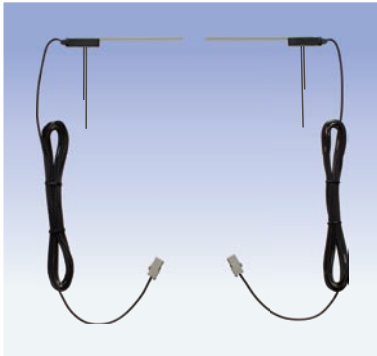

On-vehicle TV Antenna (Digital Terrestrial Wave)

yokowo

Laminated Antenna For Digital Terrestrial Wave

Laminated Antenna for Digital Terrestrial Wave

Feature

- Laminated antenna for front window.
- Small sized/high quality antenna designed to enable wide visibility for driver and passenger.
- Improve installation time by groundless AMP.

Specifications

Item	Specification
Frequency	470-770MHz
Over roll Gain	-5dBd min
Input DC Power	TBD (phantom feed)
Power Consumption	80mA max

Diversity Antenna For Digital Terrestrial Wave

Laminated Antenna for Digital Terrestrial Wave / GPS

Feature

- Laminated antenna for front window.
- Small sized/high quality antenna designed to enable wide visibility for driver and passenger.
- Terrestrial wave and GPS merge into one Laminated antenna element.